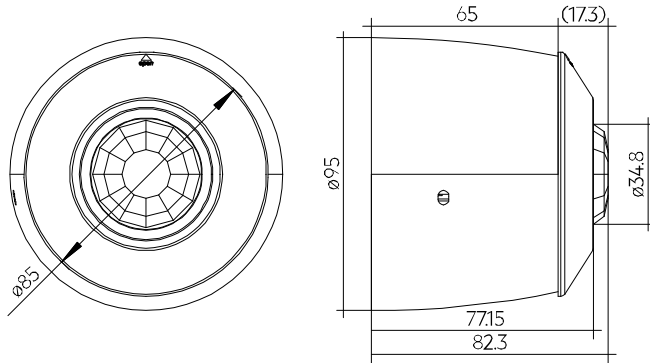

Sensor housing bDW rs

Casambi Ready wireless sensor

Product description

- _ Housing accessory for installations with solid ceiling
- _ Quick and easy installation
- _ Optimized mechanical concept to fix the basicDIM Wireless sensor with the accessory housing (patent pending)
- _ Release of the sensor from the housing can easily be done with a screwdriver or pen
- _ For a black sensor, order the standard white version with the matching black accessories—based on RS or RC type and box inclusion. Check compatibility before ordering.

Website

<http://www.tridonic.com/28002802>

Sensor housing bDW rs

Casambi Ready wireless sensor

Ordering data

Type	Article number	Colour	Packaging, carton	Weight per pc.
Sensor housing bDW rs	28002802	White	18 pc(s).	0.083 kg
Sensor housing bDW rs BK	28006132	Black	18 pc(s).	0.083 kg