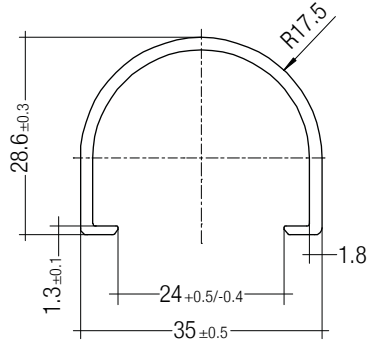

LINEAR COVER LLE

Linear accessories

Product description

- _ LINEAR COVER for LLE
- _ Protection against direct touch for non-SELV applications (recommendation LLE 20: use all fixing points and screwed Endcap, recommendation LLE 24: use all fixing points)
- _ Fast snap on mounting on to LLE 20: with M4 screws and plastic washers, to LLE 24: with clips or plastic washers
- _ High transmission: transparent, semi-transparent and diffuse
- _ Material: PMMA
- _ Tolerances: ± 1 mm for 597 mm length (ends finished), + 10 mm from length 1,150 mm (ends raw)

Website

<http://www.tridonic.com/28000338>

LINEAR COVER LLE

Linear accessories

Ordering data

Type	Article number	Colour	Length L	Efficiency	Packaging, carton	Weight per pc.
LINEAR COVER SY Transparent 1600mm	28000338	Transparent	1,600 mm	94 %	12 pc(s).	0.272 kg
ACL LINEAR COVER 20x1450mm FROSTED	28004145	Semi-transparent	1,450 mm	82 %	50 pc(s).	0.343 kg
ACL LINEAR COVER 20x1150mm FROSTED	28003527	Semi-transparent	1,150 mm	82 %	50 pc(s).	0.087 kg
LINEAR COVER SY Frosted 1800mm	28000437	Semi-transparent	1,800 mm	87 %	12 pc(s).	0.308 kg
LINEAR COVER SY Frosted 1600mm	28000339	Semi-transparent	1,600 mm	87 %	12 pc(s).	0.272 kg
LINEAR COVER SY Frosted 1500mm	28000435	Semi-transparent	1,500 mm	87 %	12 pc(s).	0.244 kg
LINEAR COVER SY Frosted 1200mm	28000422	Semi-transparent	1,200 mm	87 %	12 pc(s).	0.205 kg
LINEAR COVER SY Frosted 597mm	28000340	Semi-transparent	597 mm	87 %	12 pc(s).	0.102 kg
LINEAR COVER SY Diffuse 1800mm	28000438	Diffuse	1,800 mm	76 %	12 pc(s).	0.308 kg
LINEAR COVER SY Diffuse 1600mm	28000341	Diffuse	1,600 mm	76 %	12 pc(s).	0.272 kg
LINEAR COVER SY Diffuse 1500mm	28000436	Diffuse	1,500 mm	76 %	12 pc(s).	0.257 kg
LINEAR COVER SY Diffuse 1200mm	28000434	Diffuse	1,200 mm	76 %	12 pc(s).	0.205 kg
LINEAR COVER SY Diffuse 597mm	28000342	Diffuse	597 mm	76 %	12 pc(s).	0.102 kg