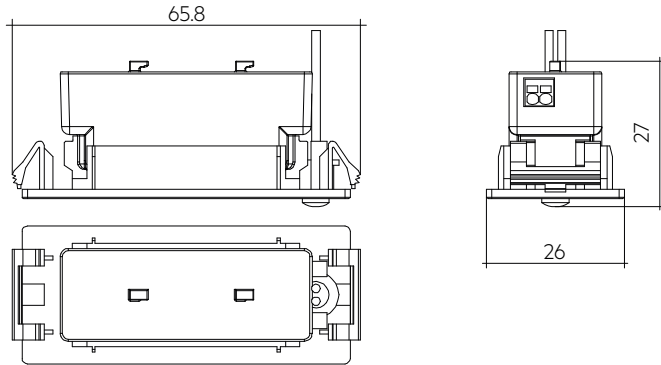

ACU MOUNTING ADAPTER 040 60x22 LED

Mounting accessory for sensor integration into the luminary

Interfaces

- _ Plastic mounting accessories in white and black color: BLIND COVER 60 x 22 mm and MOUNTING ADAPTER 60 x 22 mm
- _ Fit to 60 x 22 mm Zhaga Book 20 cut out
- _ With hole for emergency light status LED (EM LED is not included and must be ordered separately - 28005763 & 28005769)
- _ Special mounting bracket for EM LED fixation is included in the packaging
- _ The BLIND COVER has a holder for luminaire plug connector LEX-LP according to Zhaga Book 20 standard
- _ MOUNTING ADAPTER 60 x 22 mm establish possibility to install a shutter for preventing occupancy detection

Housing properties

- _ Casing: polycarbonate, black or white
- _ Type of protection IP20

Benefits

- _ Used for sensor integration to any lighting fixture which comply with Zhaga Book 20 standard
- _ Simple retrofitting thanks to the option of mounting the sensor in the luminaire from the outside (not possible for 28001538 smartSWITCH 5DP 14f there the lighting fixture must be opened)
- _ No tools required for installation
- _ Possibility to remove BLIND COVER 60 x 22 mm and MOUNTING ADAPTER 60 x 22 mm without opening of the lighting fixture

Website

<http://www.tridonic.com/28005937>

ACU MOUNTING ADAPTER 040 60x22 LED

Mounting accessory for sensor integration into the luminary

Ordering data

Type	Article number	Packaging, bag	Packaging, carton	Weight per pc.
ACU MOUNTING ADAPTER 60x22 LED 1.3 WH	28005937	10 pc(s).	100 pc(s).	0.005 kg
ACU MOUNTING ADAPTER 60x22 LED 1.3 BK	28005938	10 pc(s).	100 pc(s).	0.005 kg