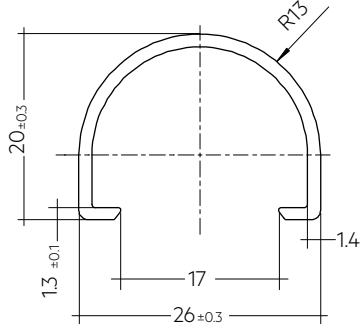

ACL LINEAR COVER 16mm

Linear accessories

Product description

- _ LINEAR COVER for LLE 16
- _ Protection against direct touch for non-SELV applications (recommendation: use all fixing points) ^①
- _ Fast snap on mounting on to LLE 16 with clips or plastic washers
- _ High transmission: transparent, semi-transparent and diffuse
- _ Linear lense made of PMMA
- _ Tolerances LINEAR COVER: + 10 mm for 1,600 / 1,200 mm length (ends raw)

^① Ends must be covered by the luminaire construction.

Website

<http://www.tridonic.com/28000949>

ACL LINEAR COVER 16mm

Linear accessories

Ordering data

| Type | Article number | Colour | Length L | Packaging, carton | Weight per pc. |
|--|----------------|------------------|----------|-------------------|----------------|
| ACL LINEAR COVER 16x1600mm TRANSPARENT | 28000949 | Transparent | 1,600 mm | 24 pc(s). | 0.147 kg |
| ACL LINEAR COVER 16x1600mm FROSTED | 28000950 | Semi-transparent | 1,600 mm | 24 pc(s). | 0.147 kg |
| ACL LINEAR COVER 16x1200mm FROSTED | 28002827 | Semi-transparent | 1,200 mm | 24 pc(s). | 0.100 kg |
| ACL LINEAR COVER 16x1600mm DIFFUSE | 28000951 | Diffuse | 1,600 mm | 24 pc(s). | 0.147 kg |
| ACL LINEAR COVER 16x1200mm DIFFUSE | 28002828 | Diffuse | 1,200 mm | 24 pc(s). | 0.100 kg |