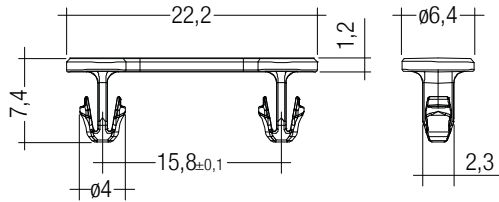

ACL BRIDGE LLE16

Linear accessories

Product description

- _ Clip for fixation for LLE16
- _ Fast snap on mounting (for sheet thickness 0.5 – 1.0 mm)
- _ For drilling hole 3 mm
- _ Clip made of polycarbonate
- _ Minimum sales quantity 200 pcs.

Website

<http://www.tridonic.com/28001035>

ACL BRIDGE LLE16

Linear accessories

Ordering data

Type	Article number	Colour	Packaging, bag	Weight per pc.
ACL BRIDGE LLE16 PUSH-FIX	28001035	White	200 pc(s).	0.001 kg